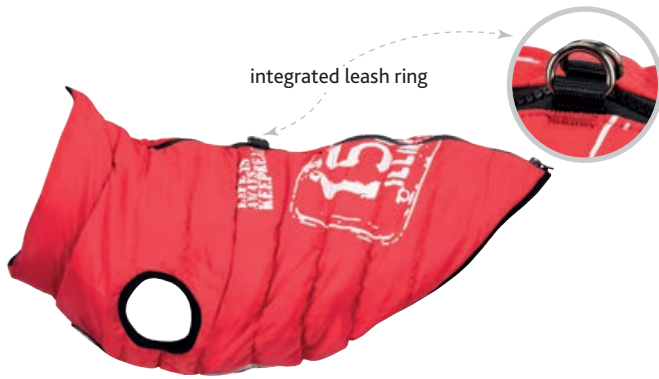

Coat Saint-Malo with Harness

integrated leash ring

- polyester
- with fleece lining and padding (120g/m²)
- with continuous zipper at the back

Item no.	Back length	GTIN
red		
67911	30 cm	4 011905 679112
67912	33 cm	4 011905 679129
67913	36 cm	4 011905 679136
67914	40 cm	4 011905 679143
67915	45 cm	4 011905 679150

Coat Saint-Malo with Harness

integrated leash ring

- polyester
- with fleece lining and padding (120g/m²)
- with continuous zipper at the back

Item no.	Back length	GTIN
blue		
67921	30 cm	4 011905 679211
67922	33 cm	4 011905 679228
67923	36 cm	4 011905 679235
67924	40 cm	4 011905 679242
67925	45 cm	4 011905 679259

Coat Orléans

- polyamide/polyester
- with fleece lining
- reflective elements
- with hook and loop fastener in chest area
- belly strap with hook and loop fastener
- loops for hind legs