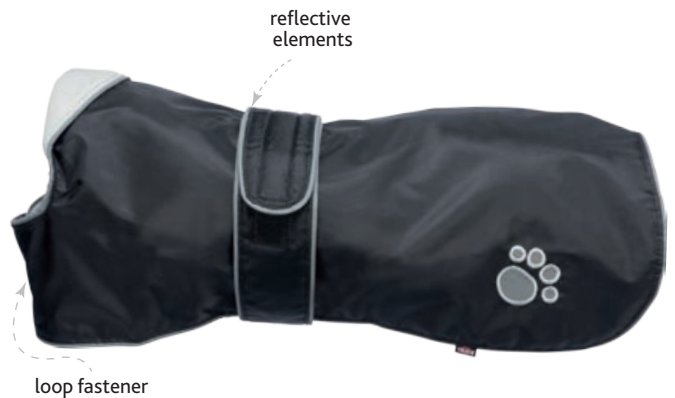

Item no.	Back length	GTIN
black		
30511	25 cm	4 011905 305110
30512	30 cm	4 011905 305127
30513	35 cm	4 011905 305134
30514	40 cm	4 011905 305141
30515	45 cm	4 011905 305158

Item no.	Back length	GTIN
black		
30516	50 cm	4 011905 305165
30517	55 cm	4 011905 305172
30518	60 cm	4 011905 305189
30519	70 cm	4 011905 305196
30510	80 cm	4 011905 305103